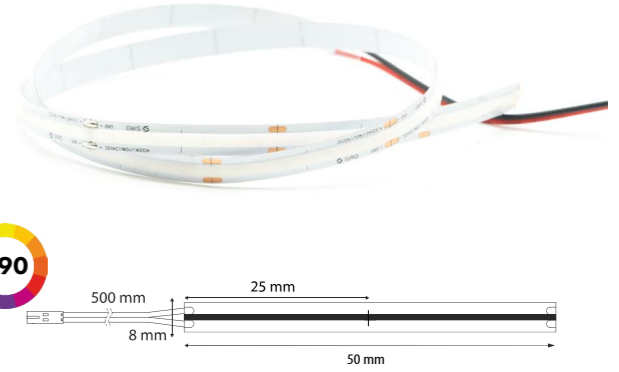

Spotless 6 / 10 Watt MONO DUAL COB LED strip

- Universally applicable, easy to process
- can be used without heat sink (aluminum profile)
- Width: 8 mm, length: 5000 mm or 20000 mm (20 m without connection cable)
- 24 V DC - 6 watts / meter or 10 watts / meter - CSP chip
- 320 + 320 LEDs per meter, 900 or 1100 lumens per meter
- IP 20 (indoor)
- 3000K or 4000K color temperature selectable by changing the cable polarity
- 500 mm connection cable at both ends
- Can be used with EXPRESS Connection System (p. 54)
- Can be used with One4all profile (p. 50).

6 watt

10 watt

A ↑ F
G ↓

CRI >90

3000K

4000K