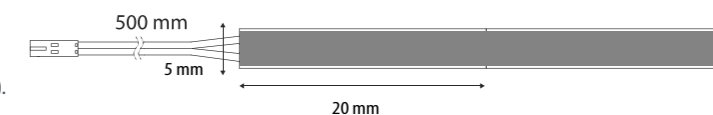

Connect the LED strip

The SIRO tapes can be contacted on the existing soldering pads every 20 mm using a solder or express clip connection.

Article No.	Led / M	light color	CRI	Wide	Length	Cut	Volt	IP	Watt / M	Lumen / M	Energy
SL2M5C6W275MA	504	2700K	80	5	5000	20,0	24	20	6	560	F
SL2M5C6W2720MA	504	2700K	80	5	20000	20,0	24	20	6	560	F
SL2M5C6W305MA	504	3000K	80	5	5000	20,0	24	20	6	570	F
SL2M5C6W3020MA	504	3000K	80	5	20000	20,0	24	20	6	570	F
SL2M5C6W405MA	504	4000K	80	5	5000	20,0	24	20	6	600	F
SL2M5C6W4020MA	504	4000K	80	5	20000	20,0	24	20	6	600	F