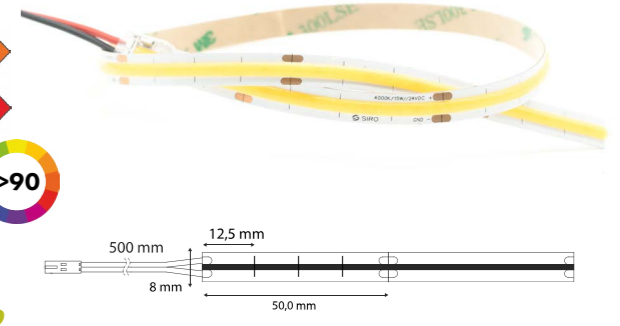

Spot-free 15 watt LED strip

- Universally applicable, easy to process
- Can be used with heat sink / One4all profile (p. 50).
- Width: 8 mm, length: 5000 mm or 20000 mm
- 24 V DC - 15 watts / meter - COB chip
- 640 LEDs per meter, 1350 - 1500 lumens per meter
- IP 20 (indoor) & IP 65 (wet room)
- Color temperature: 2700K - 3000K - 4000K
- 500 mm connection cable at both ends
- 20 meter version without connection cable
- Can be used with EXPRESS Connection System (p. 54)

15 watt

A ↑ F
G ↓

CRI >90