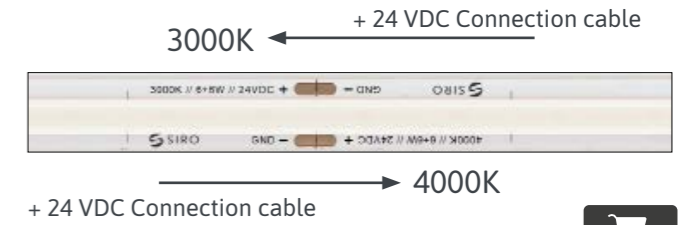

6 watt

10 watt

A ↑ F
G ↓

CRI >90

3000K

4000K

Article No.	Led / M	light color	CRI	Wide	Length	Cut	Volt	IP	Watt / M	Lumen / M	Energy
SL2M8C10W30405MA	320+320	3000K 4000K	90	8	5000	25,0	24	20	10	900 1100	G F
SL2M8C10W304020MA	320+320	3000K 4000K	90	8	20000	25,0	24	20	10	900 1100	G F
SL2M8C6W30405MA	320+320	3000K 4000K	90	8	5000	25,0	24	20	6	540 660	G F
SL2M8C6W304020MA	320+320	3000K 4000K	90	8	20000	25,0	24	20	6	540 660	G F