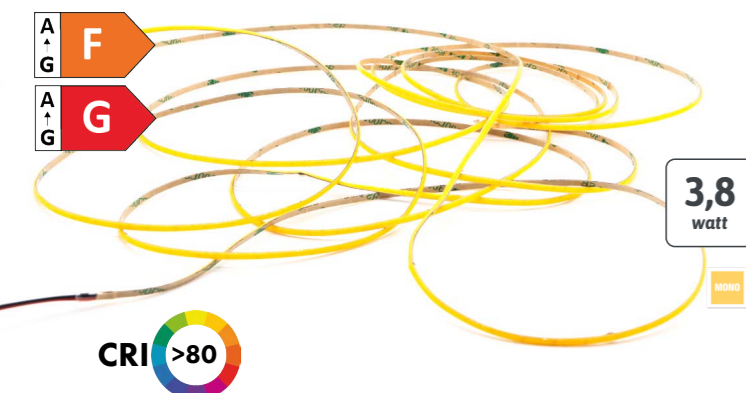

Ontdek meer online!

MONO

3 MM LED TAPES

SIRO LED WIRE - POINT FREE 3.8 WATT LED TAPE - 3MM WIDTH

- ▶ Universally applicable, easy to process
- ▶ can be glued on or processed using a 3.2 mm wide saw blade
- ▶ Width: 3 mm, 3.6 mm with IP65
- ▶ Length: 1250 mm - 2500 mm - 5000 mm
- ▶ 24V DC - 3.8 watts / meter - COB chip
- ▶ 504 LEDs per meter, 270 - 315 lumens
- ▶ IP 20 (indoor) & IP65 (damp room)
- ▶ Color temperature: 2700K - 3000K - 4000K
- ▶ 500 mm connection cable at both ends
- ▶ Can be used with One4all profile (p. 50).

Article No.	Led / M	light color	CRI	Wide	Length	Cut	Volt	IP	Watt / M	Lumen / M	Energy
SLM2CNW4W1250	504	4000K	80	3	1250	35.71	24	20	4	315	G
SLM2CNW4W2500	504	4000K	80	3	2500	35.71	24	20	4	315	G
SLM2CNW4W5000	504	4000K	80	3	5000	35.71	24	20	4	315	G
SLM2CWW4W1250	504	3000K	80	3	1250	35.71	24	20	4	285	G
SLM2CWW4W2500	504	3000K	80	3	2500	35.71	24	20	4	285	G
SLM2CWW4W5000	504	3000K	80	3	5000	35.71	24	20	4	285	G
SLM2CXWW4W1250	504	2700K	80	3	1250	35.71	24	20	4	275	G
SLM2CXWW4W2500	504	2700K	80	3	2500	35.71	24	20	4	275	G
SLM2CXWW4W5000	504	2700K	80	3	5000	35.71	24	20	4	275	G
SL6M3C4W302500A	504	3000K	80	3,6	2500	35.71	24	65	4	285	G
SL6M3C4W402500A	504	4000K	80	3,6	2500	35.71	24	65	4	315	G
SL1M3C4W303MA	528	3000K	80	3	3000	22,73	12	20	4	400	F
SL1M3C4W403MA	528	4000K	80	3	3000	22,73	12	20	4	420	F

MONO

5 MM LED STRIPS

Spotless 5 mm MONO COB LED strip 6 Watt

- ▶ Universally applicable, easy to process
- ▶ can be glued on or processed using a saw blade or router
- ▶ Cutting width: 5 mm (+ 0.2 mm tolerance)
- ▶ Width: 5mm
- ▶ Length: 5000 mm or 20000 mm (20 m without connection cable)
- ▶ 24V DC - 6 watts / meter - COB chip
- ▶ 560 LEDs per meter, 560 - 600 lumens
- ▶ IP 20 (indoor)
- ▶ Color temperature: 2700K - 3000K - 4000K
- ▶ 500 mm connection cable at both ends
- ▶ Can be used with Express 5 mm connection technology (p. 52).
- ▶ Can be used with optical silicone cover / FlipLens (p.53).
- ▶ Can be used with One4all profile (p. 50).